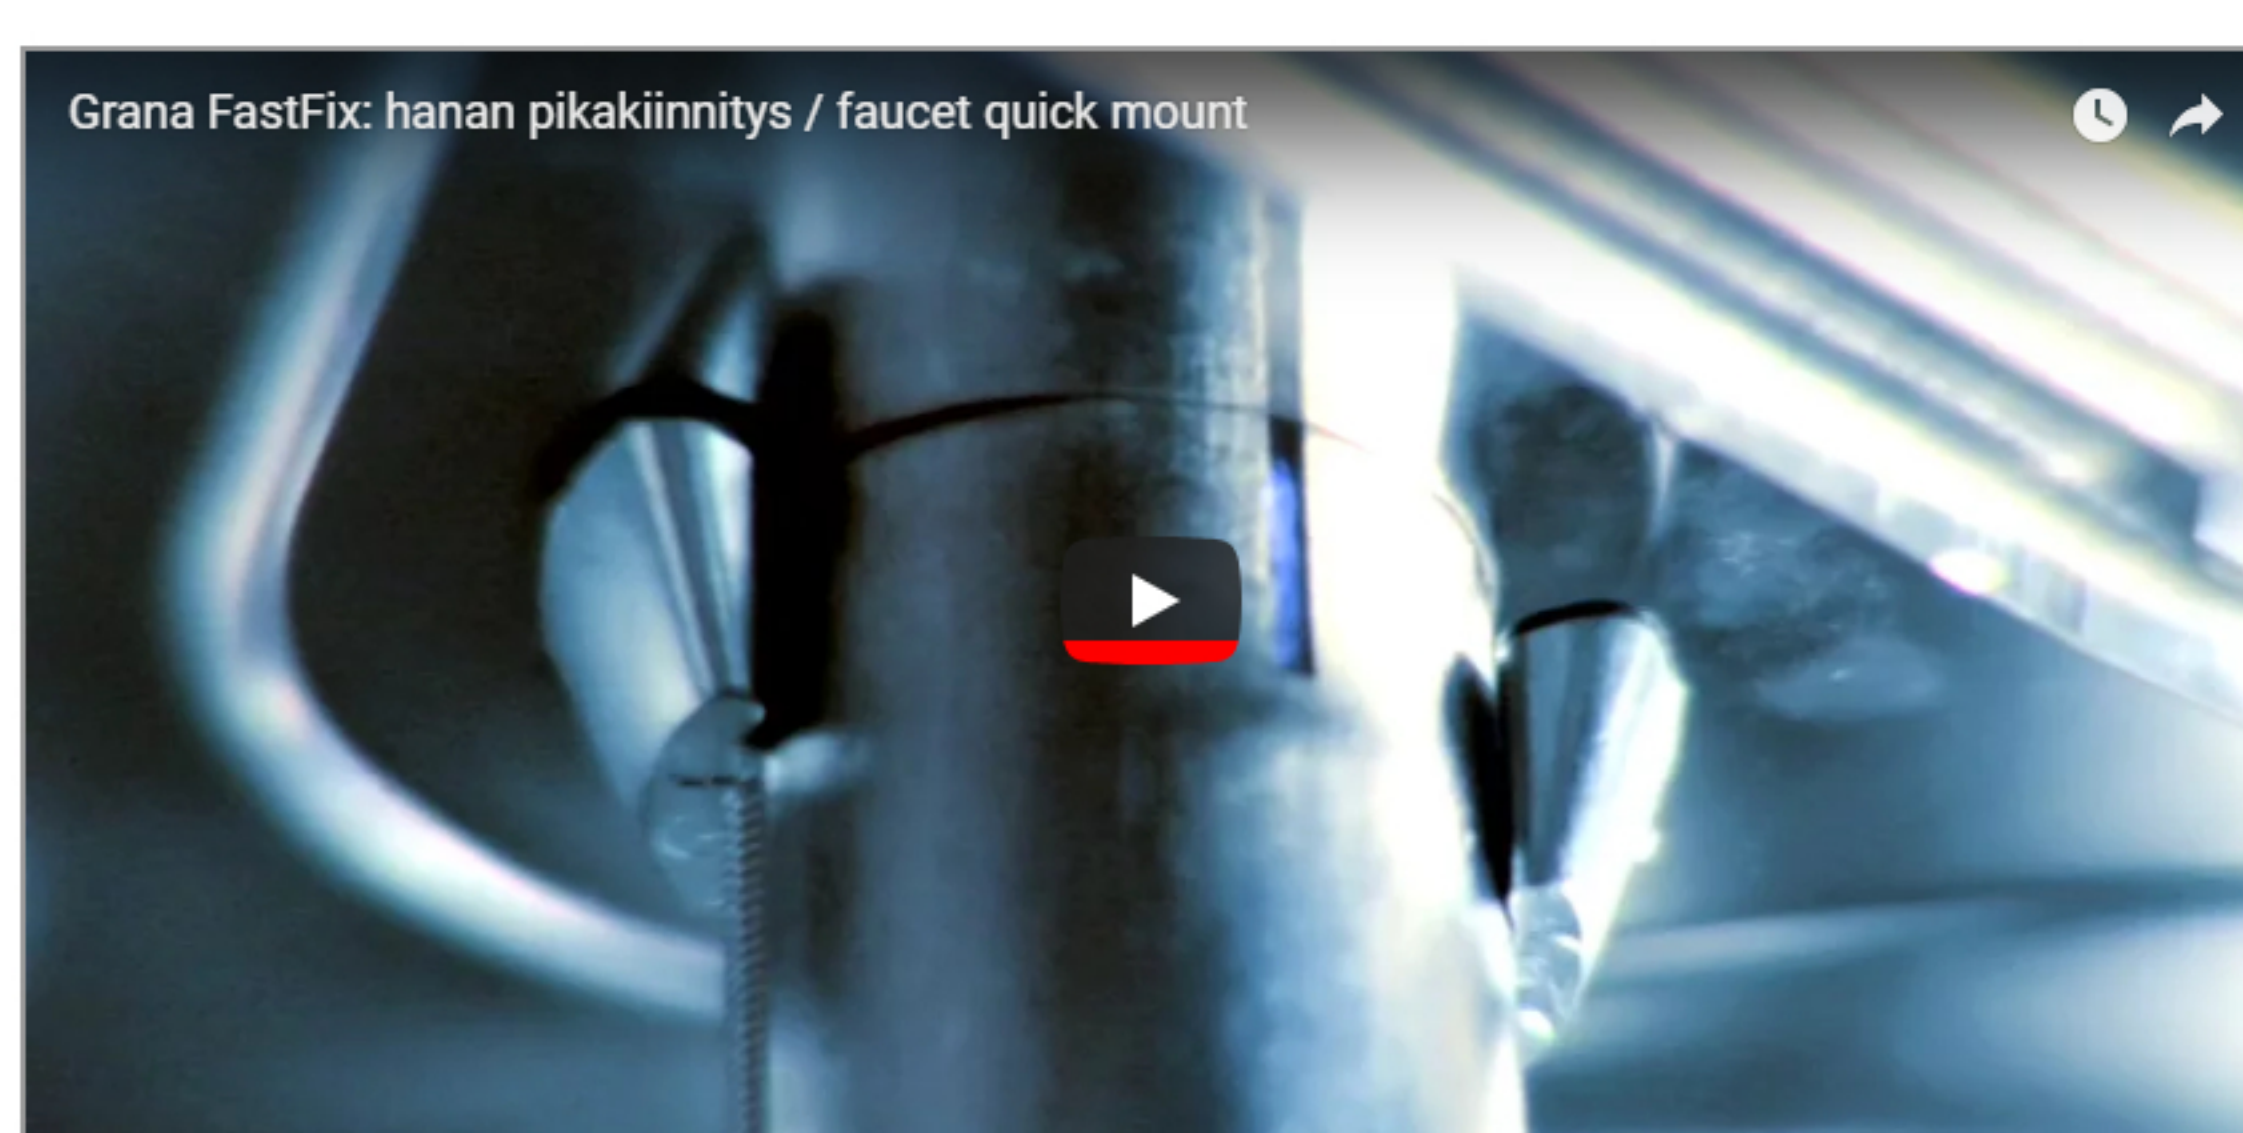

FastFix Mounting:

If the subtitles don't show automatically, turn them on at the bottom of the player.

Nordic Approvals:

All GRANA-faucets will go through the demanding Nordic Approval Scheme. Testing will include structural stability and suitability for contact with drinking water. GRANA faucets comply not only with EU Regulations, but also with national Nordic Building Regulations. The Finnish STF certificates can be found [here](#) (currently available only in Finnish. ([Kitchen Faucets PDF 192 KB](#)), ([Basin Faucets PDF 192 KB](#)).

Additional testing reports for sound levels, water flow, durability and for the content of heavy metals such as lead and cadmium can be found [here](#). The test documents are currently available in Finnish only but you can easily check the results from the charts.

5-year warranty:

The EUROLEON Basin Faucet has a five-year (5) warranty. The warranty covers raw material and manufacturing faults 5 years from the date of purchase.

Faults caused by normal wearing of the product, wrong installation, misuse, negligent maintenance or problems caused by water impurity are not covered by the warranty.

In warranty matters, do not uninstall your faucet, but contact instead our Customer Service or Product Dealer as soon as possible.

Surface Finish (4):

Chrome, Brushed Steel (stainless steel), Brushed Black Chrome and Antique Brass.

The EUROLEON Series:

- [Kitchen Faucet EUROLEON with dishwasher valve / Chrome (10119)](#)
- [Kitchen Faucet EUROLEON / Chrome (10137)](#)
- [Kitchen Faucet EUROLEON / Brushed Steel (10138)](#)
- [Kitchen Faucet EUROLEON with Dish Genie side sprayer and dishwasher valve / Chrome (10148)](#)

Basin Faucets: (links below to the product pictures)

- [Basin Faucet EUROLEON with bidet hand shower / Chrome (10312)](#)
- [Basin Faucet EUROLEON / Chrome (10320)](#)
- [Basin Faucet EUROLEON with bidet hand shower / Brushed Steel (10338)](#)
- [Basin Faucet EUROLEON / Brushed Steel (10342)](#)
- [Basin Faucet EUROLEON with bidet hand shower / Brushed Black Chrome (10339)](#)
- [Basin Faucet EUROLEON / Brushed Black Chrome (10343)](#)
- [Basin Faucet EUROLEON with bidet hand shower / Antique Brass (10344)](#)
- [Basin Faucet EUROLEON / Antique Brass (10345)](#)
- [Basin Faucet EUROLEON with bidet hand shower and dishwasher valve / Chrome (10337)](#)

Bath/Shower Faucets: (links below to the product pictures)

- [Bath/Shower Faucet EUROLEON / Chrome (10506)](#)
- [Bath/Shower Faucet EUROLEON / Brushed Steel (10516)](#)
- [Bath/Shower Faucet EUROLEON / Brushed Black Chrome (10529)](#)

Grana catalogue 2017:

[From this link (PDF 7.80 MB)](#),