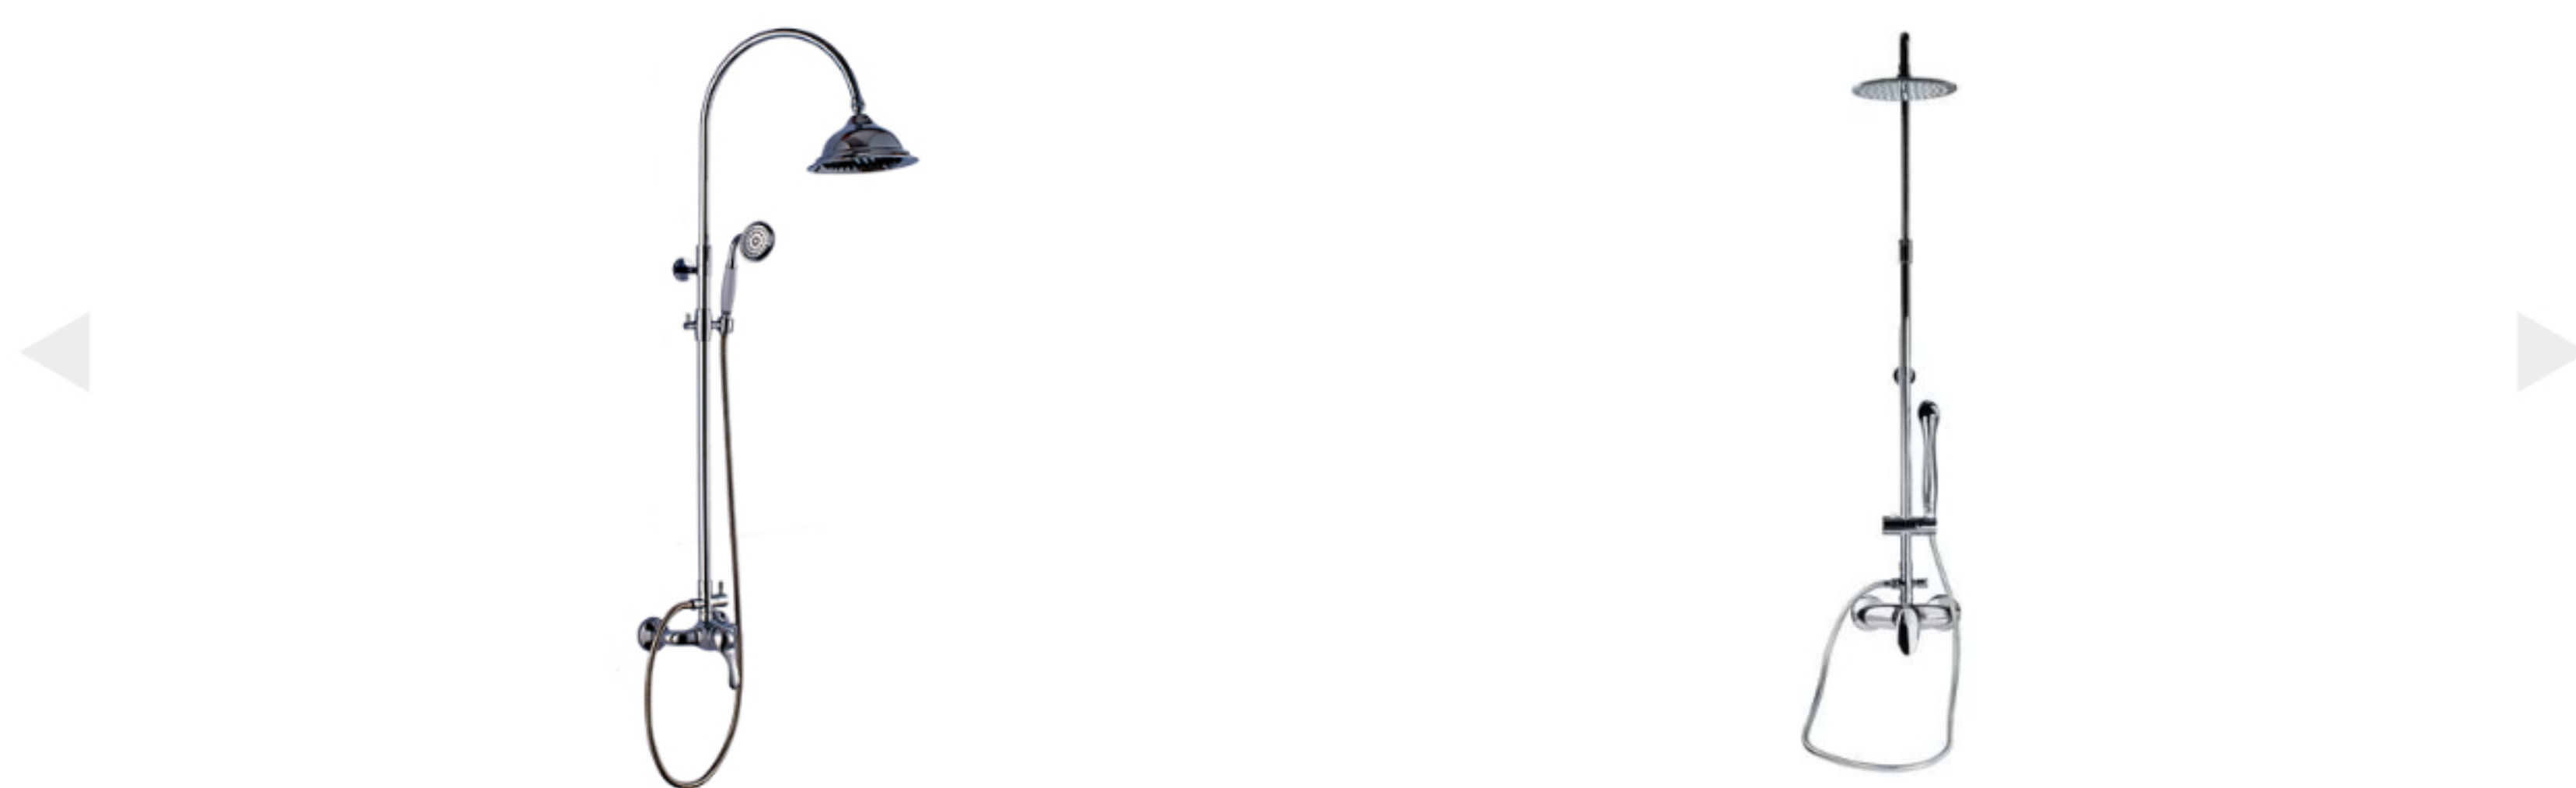

Recommended products

ROSA with single lever shower faucet

Social media

FAQ

Frequently asked questions

Contact

Give us feedback or contact us

Products
Novelties
Kitchen Faucets
Basin Faucets

Grana
Granalândia
Our quality
FAQ

Contact information
+358 (0)20 751 3840
Fax. +358 (0)3 543 4111
Ilomäentie 25, FI-37800 Akaa
grana@grana.fi
www.grana.fi